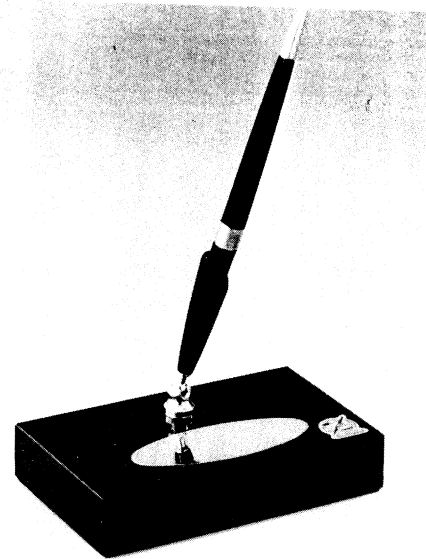

35 - PEN BASE — PLAQUE